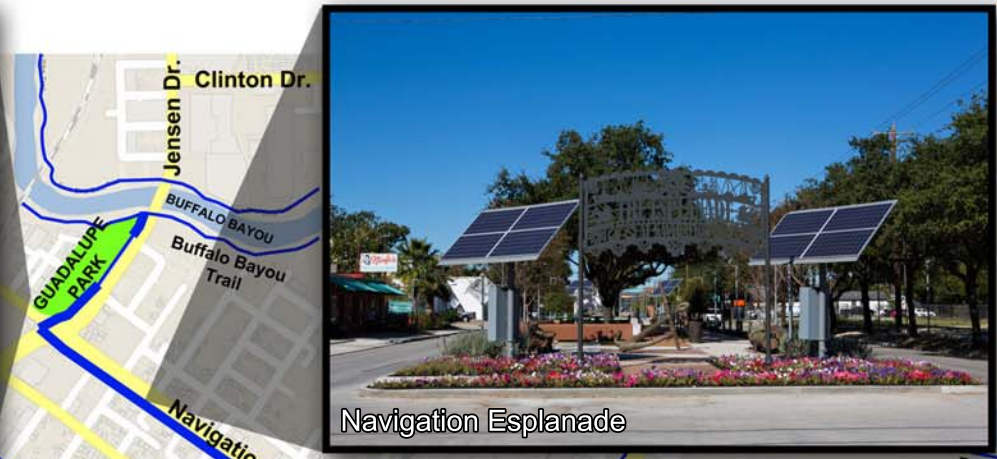

Greater East End - Pedestrian and Bicyclist Transportation Enhancement

Download Map
To Your Phone

Connection to Columbia Tap Trail
and Discovery Green Park